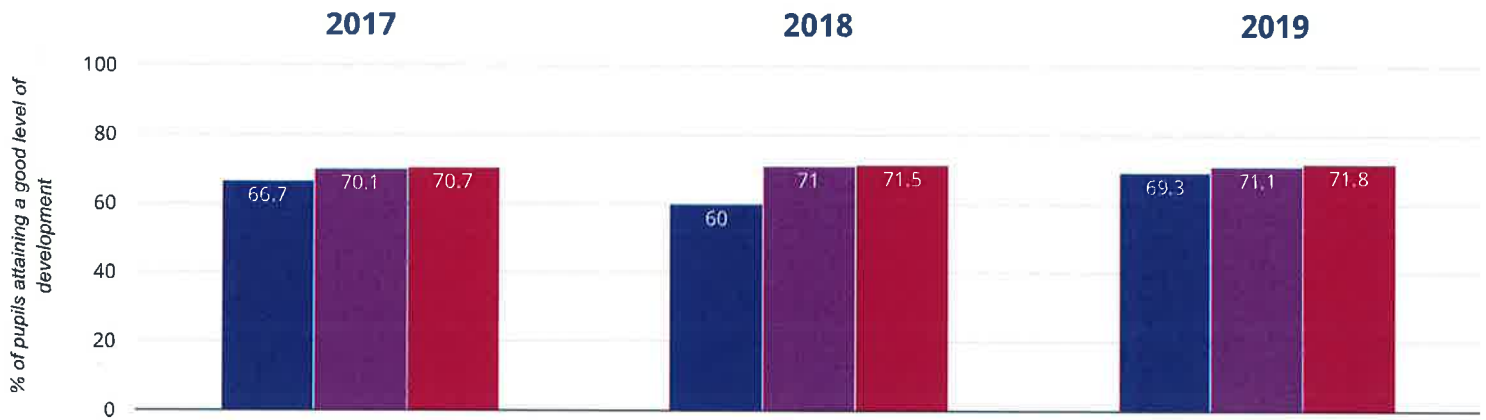

Brought to you by [the NCER](#)

✉️ If you have any queries regarding the data within the Real Time Data graphs, please **contact your Local Authority** 

GLENFIELD INFANT SCHOOL

★ Good Level Of Development

69.3% in 2019

9.3% points rise since 2018

2.6% points rise since 2017

■ Glenfield Infant School ■ Southampton (52) ■ NCER National (17644)

Average Total Points Score

35.3 in 2019

0.7 points rise since 2018

0.2 points drop since 2017