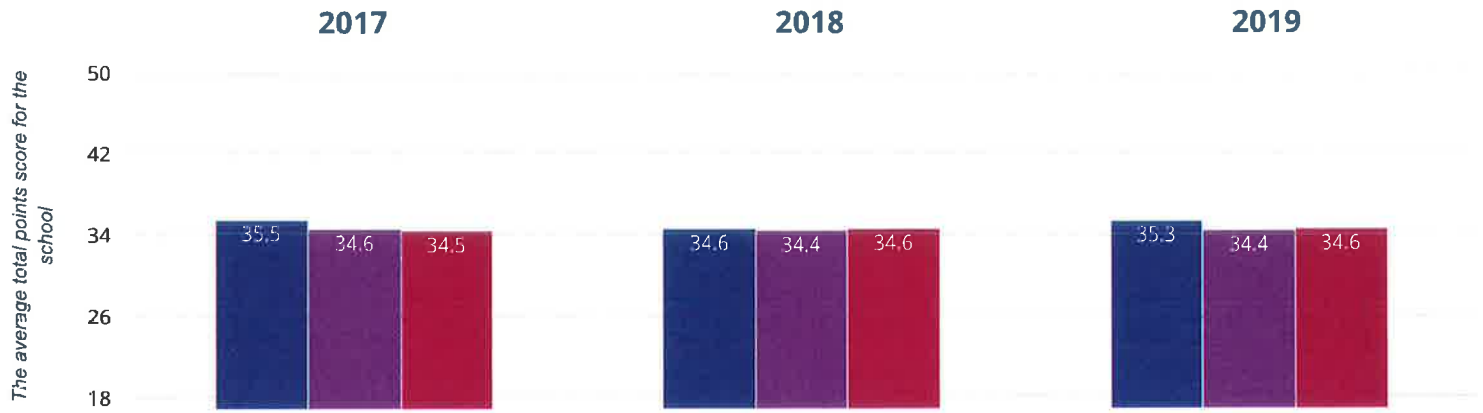

Brought to you by [the NCER](#)

✉️ If you have any queries regarding the data within the Real Time Data graphs, please **contact your Local Authority** 

GLENFIELD INFANT SCHOOL

★ Good Level Of Development

69.3% in 2019

9.3% points rise since 2018

2.6% points rise since 2017

■ Glenfield Infant School ■ Southampton (52) ■ NCER National (17644)

Average Total Points Score

35.3 in 2019

0.7 points rise since 2018

0.2 points drop since 2017