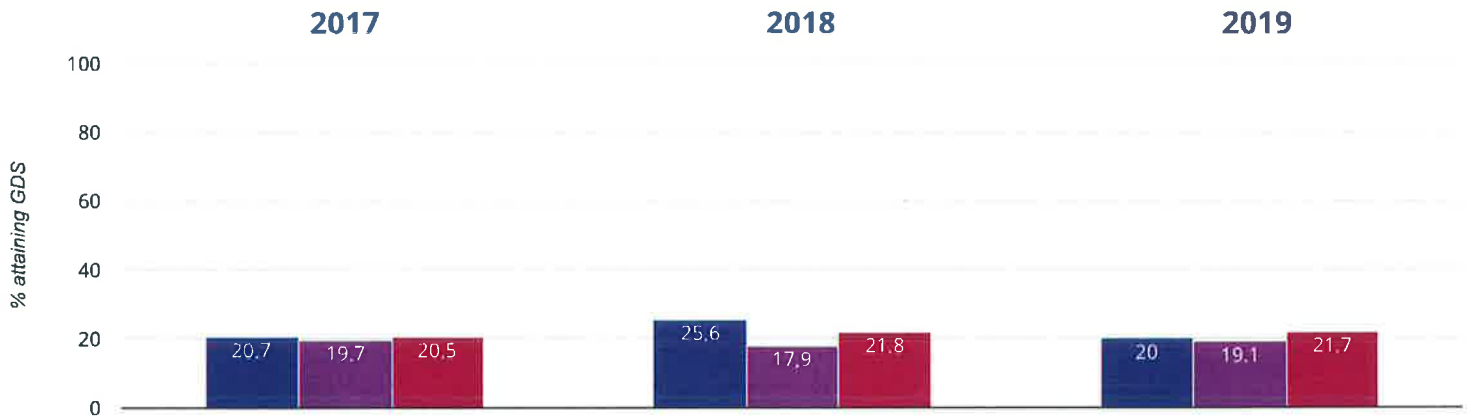

⊕ Maths - attaining GDS

20% in 2019

5.6% points drop since 2018

0.7% points drop since 2017

■ Glenfield Infant School   ■ Southampton (48)   ■ NCER National (16551)