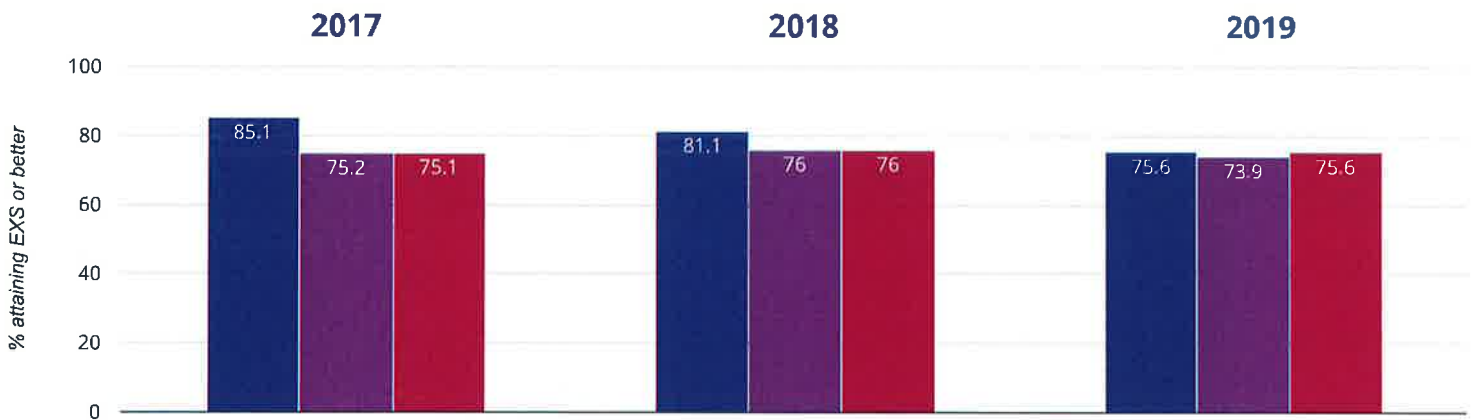

✎ Writing - attaining GDS

10% in 2019

2.2% points rise since 2018

2% points rise since 2017

■ Glenfield Infant School ■ Southampton (48) ■ NCER National (16551)

⊕ Maths - attaining EXS or better

75.6% in 2019