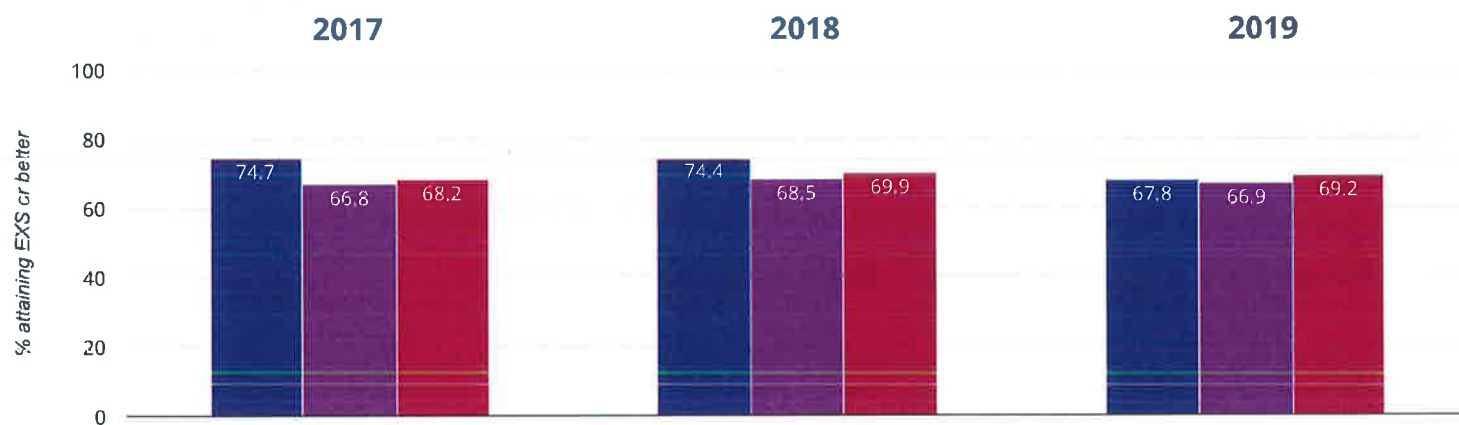

Writing - attaining EXS or better

67.8% in 2019

6.6% points drop since 2018

6.9% points drop since 2017

■ Glenfield Infant School   ■ Southampton (48)   ■ NCER National (16551)