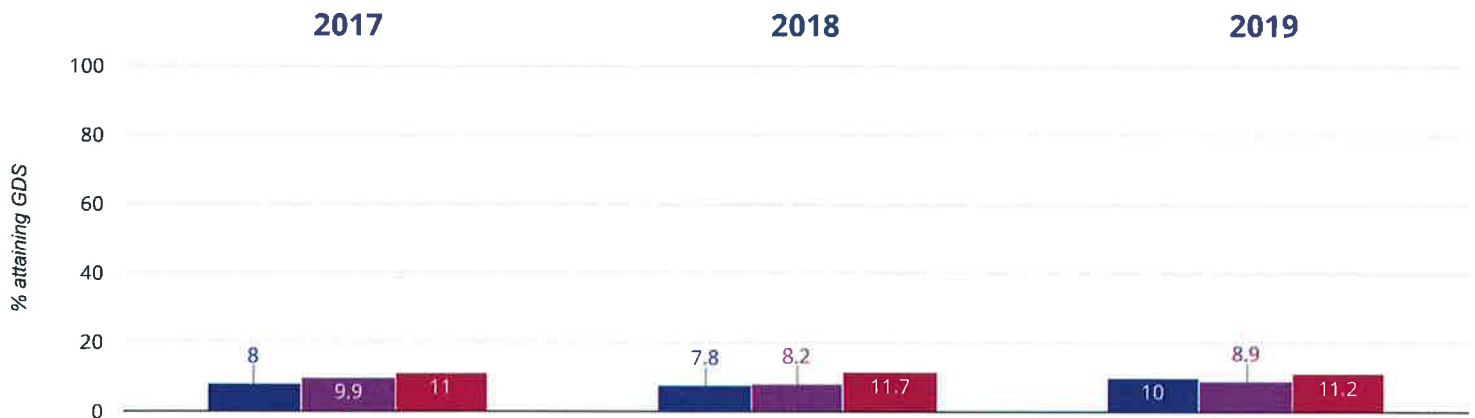

■ Glenfield Infant School ■ Southampton (48) ■ NCER National (16551)

🍃 Science - attaining EXS

92.2% in 2019

2.2% points drop since 2018

0.2% points rise since 2017

■ Glenfield Infant School ■ Southampton (48) ■ NCER National (16551)

RWM - attaining EXS or better

64.4% in 2019

8.9% points drop since 2018

10.3% points drop since 2017

■ Glenfield Infant School ■ Southampton (48) ■ NCER National (16551)

RWM - attaining GDS

10% in 2019

2.2% points rise since 2018