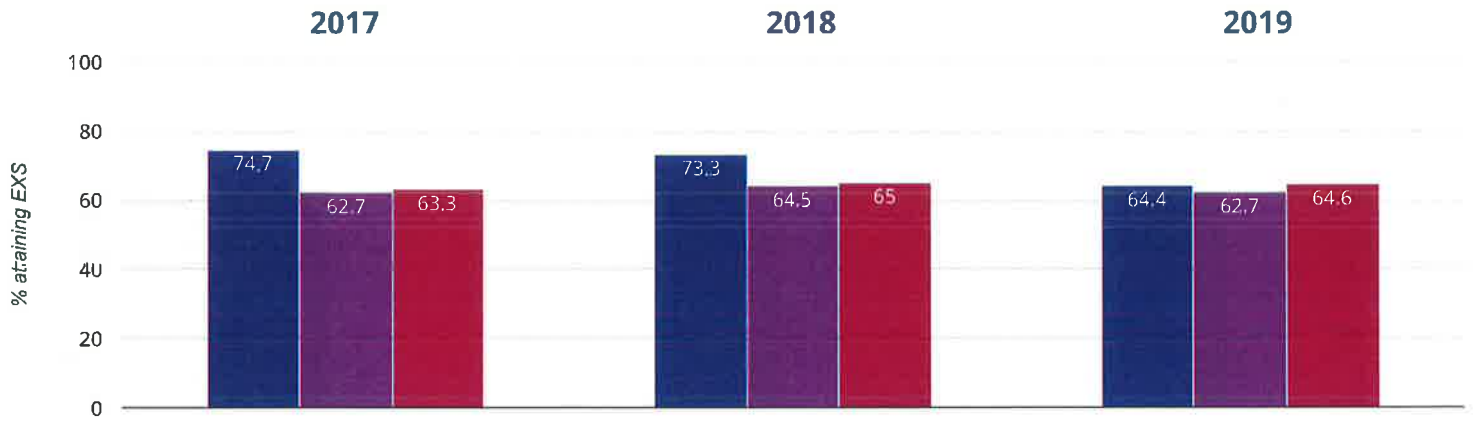

Reading, Writing, Maths and Science - attaining EXS

64.4 in 2019

8.9 points drop since 2018

10.3 points drop since 2017

■ Glenfield Infant School   ■ Southampton (48)   ■ NCER National (16551)