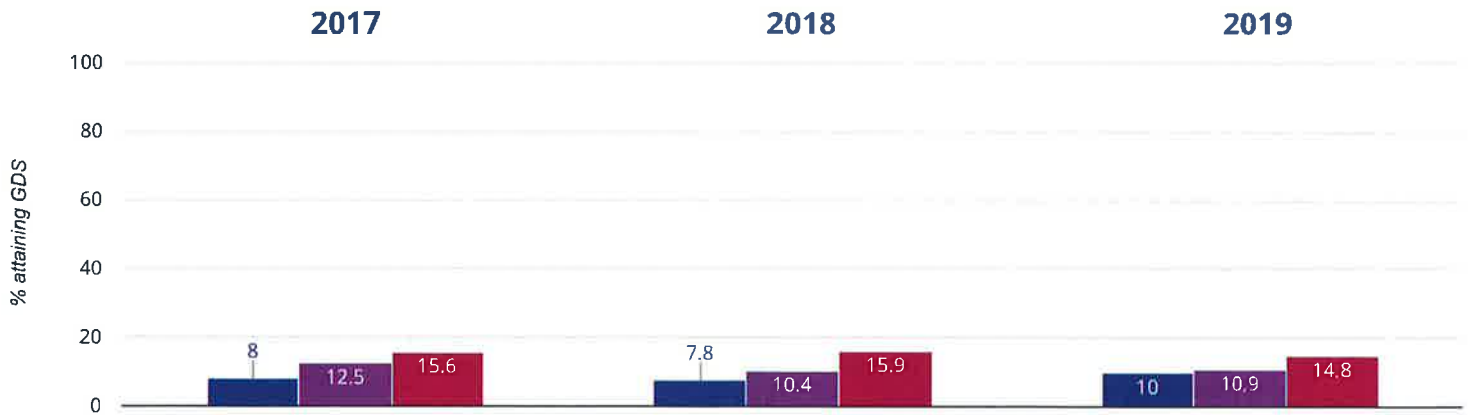

✎ Writing - attaining GDS

10% in 2019

2.2% points rise since 2018

2% points rise since 2017

■ Glenfield Infant School ■ Southampton (48) ■ NCER National (16551)