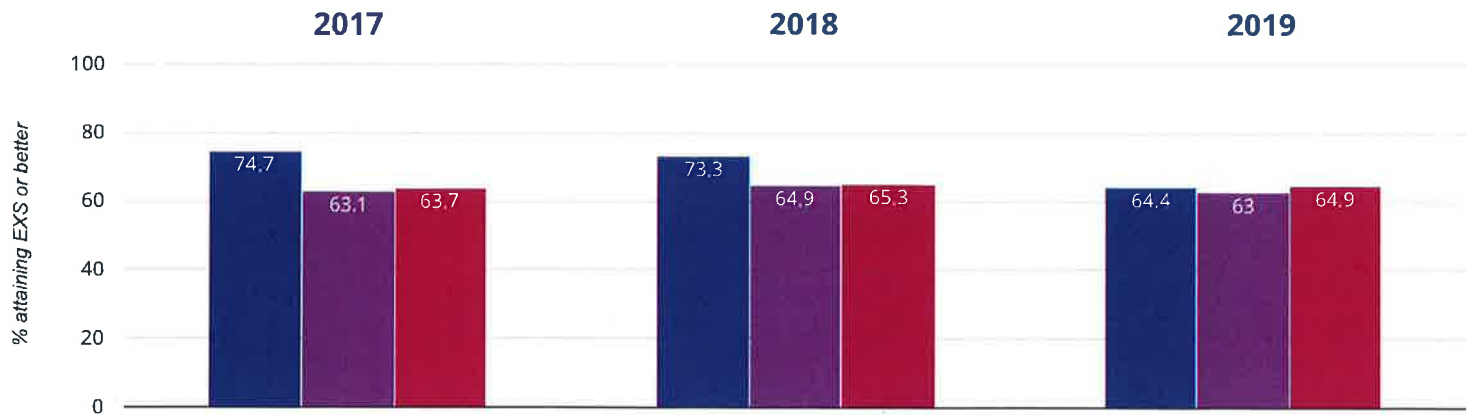

RWM - attaining EXS or better

64.4% in 2019

8.9% points drop since 2018

10.3% points drop since 2017

■ Glenfield Infant School ■ Southampton (48) ■ NCER National (16551)